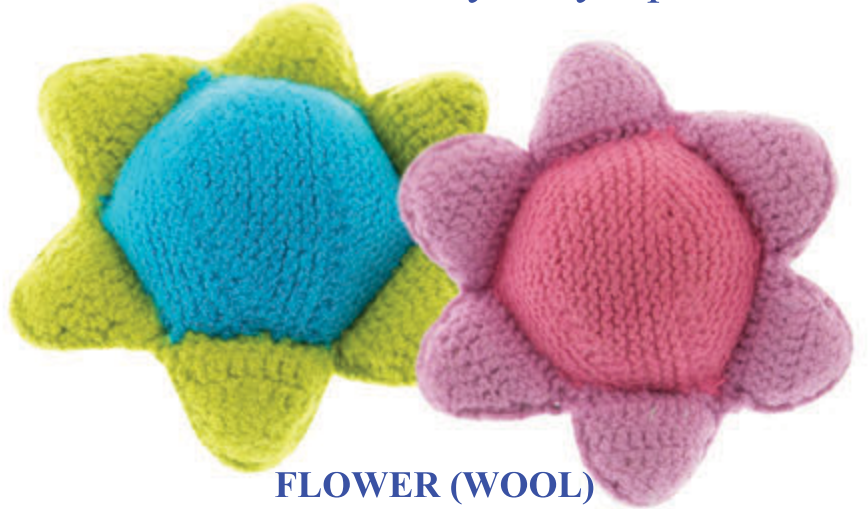

PINEAPPLE
L-7", M-5"

TOMATOES
L-7", M-5"

CARROT
L-8", M-6", S-4"

NATURAL FIBER TOYS

Our Natural Fiber dog toys shel is handknit and felted 100% wool, then stuffed with 100% cotton. Contains our fabulous heavy-duty sqeaker.