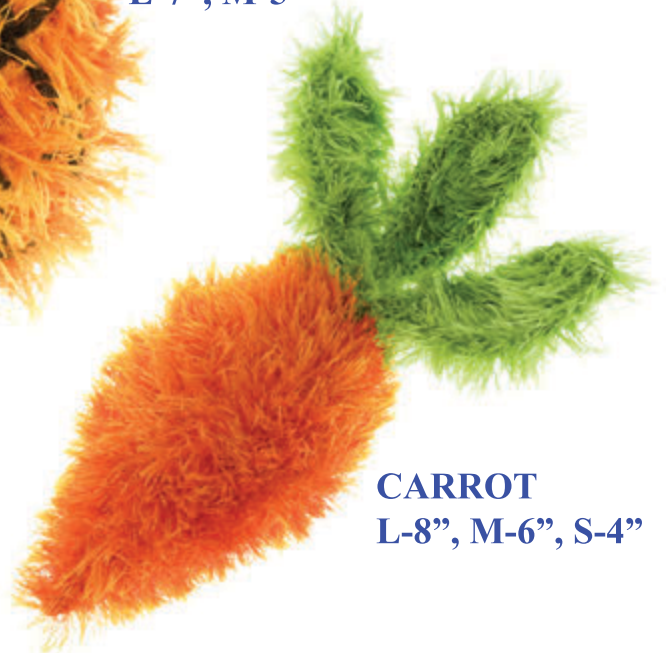

FOOTBALL
4 Colors
XL-10", L-8", M-6", S-4"

PROPELLER
4 Colors
L-11", M-9"

PULL RING
4 Colors
XL-10", L-8"

BALL
4 Colors
XL-8", L-6", M-4", S-2"

CORN
L-8", M-6"

BANANA
M-8", S-6"

EGGPLANT
L-7", M-5"

CHILI PEPPER
L-7", M-5"

PINEAPPLE
L-7", M-5"

TOMATOES
L-7", M-5"

CARROT
L-8", M-6", S-4"

NATURAL FIBER TOYS

Our Natural Fiber dog toys shel is handknit and felted 100% wool, then stuffed with 100% cotton. Contains our fabulous heavy-duty sqeaker.