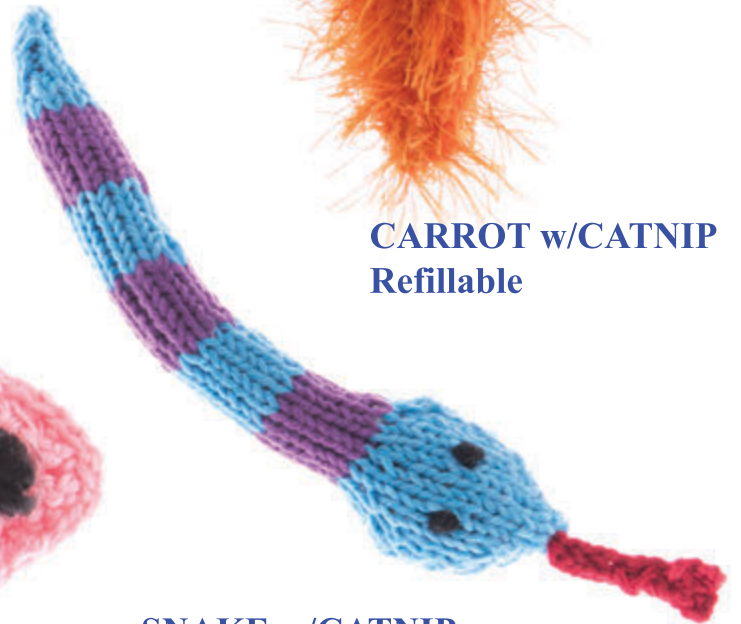

PINEAPPLE
L-7", M-5"

TOMATOES
L-7", M-5"

CARROT
L-8", M-6", S-4"

NATURAL FIBER TOYS

Our Natural Fiber dog toys shel is handknit and felted 100% wool, then stuffed with 100% cotton. Contains our fabulous heavy-duty sqeaker.

FLOWER (WOOL)
L-7", M-5"

FISH (WOOL)
L-7", M-5"

MUSHROOM (WOOL)
L-6", M-4"

OWL (WOOL)
L-7", M-5"

LADYBUG (WOOL)
L-5", M-4"

CAT TOYS

HEART w/CATNIP
Refillable

CARROT w/CATNIP
Refillable

FISH w/CATNIP
Refillable

SNAKE w/CATNIP

BALLS w/BELLS
Assorted colors

MOUSE w/CATNIP
Refillable

HOLIDAY TOYS

TURKEY
L-8", M-6"

BAT
L-11", M-8"

JACK-O-LANTERN
L-7", M-5"